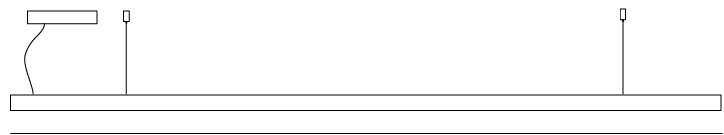

PROJECT
TYPE
SPECIFIER
QUANTITY
DATE

LED28 SUSPENSION

D71008-

base number
Color   Finish
Temperature   Options

1. To build a product code in our configurator select the specify button on the base model # product page
2. To build a manual product code on this datasheet choose from the options listed below in blue font and add the suffix to the base model #

GENERAL

Series: Woodlin
Subseries: LED28
Brand: Tunto
Division: Design
Mounting Type: Suspension
Mounting Location: Ceiling
Subcategory: Profile

PHYSICAL

Shape: Rectangle
Length (mm): 1000
Length (in): 39 ³/₈"
Width (mm): 28
Width (in): 1 ¹/₈"
Height (mm): 28
Height (in): 1 ¹/₈"
Max. Overall Height (mm): 2028
Max. Overall Height (in): 79 ¹³/₁₆"
Light Distribution: Direct
Diffuser: Opal
Fixture Finish: [WAL / ASH / OAK / BLK / WHI](#)
Fixture Material: Wood
Cable Details: 2000mm / 78 3/4"

ELECTRICAL

Lamp Type: LED
Input Wattage (W): 21
Total Output Wattage (W): 19
Dimming: Tri-Mode (Non-Dimming and Phase Dimming (120Vac only) and 0-10V Dimming)
Driver Included: Yes
Driver Location: Integrated
Driver Type: Constant Current - Universal
Driver Class: Class 2
Input Voltage (V): 120 - 277
Constant Current (MA): 700

LED

Color Temperature (°K): [2700 / 3000 / 4000](#)
Max. Delivered Lumen (lm): 1200
CRI: >93 CRI
Lamp Life (hrs): 50000

OPTICAL

RATINGS AND CERTIFICATIONS

Certified By: Certified for North American Standards
IP rating: IP20

1000mm 39 ³/₈"

28mm 1 ¹/₈"

Direct